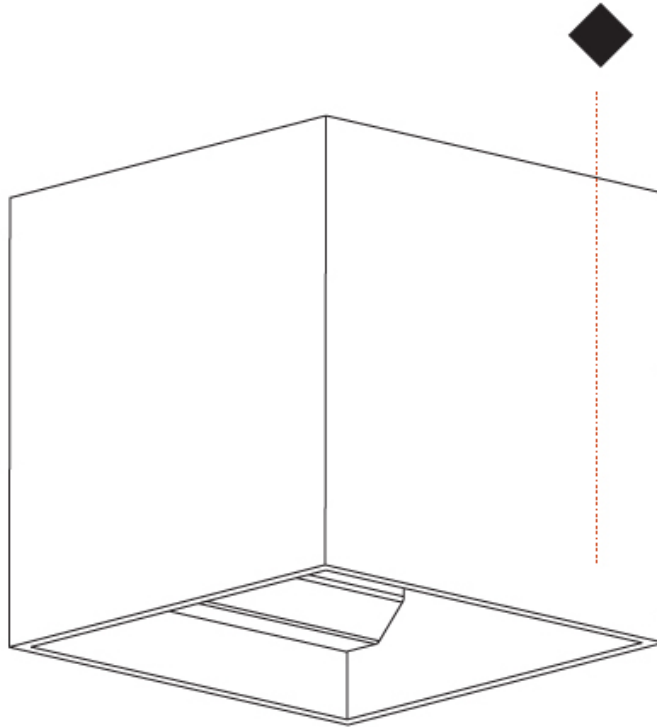

DICE SURFACE

A33252- : A33252-30K-01

PROJECT _____

TYPE _____

SPECIFIER _____

QUANTITY _____

DATE _____

A